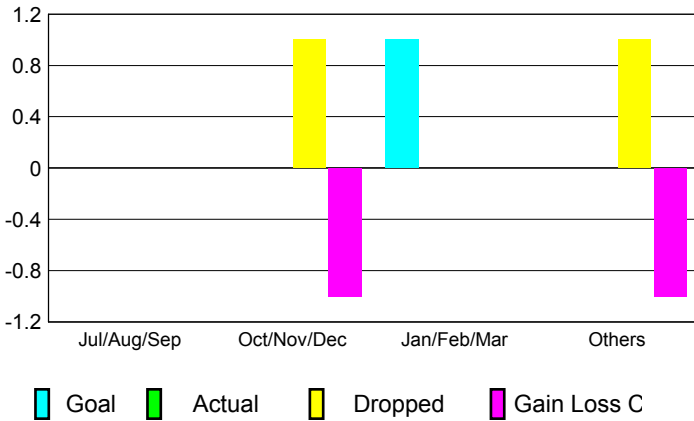

GMT: **John Muller**

Location: **AUSTRALIA**

GMT CA: **7**

CLUBS

Month	New Club Goal	Actual New Clubs	Actual Dropped Clubs	Gain/Loss of Clubs
2012-2013				
Jul/Aug/Sep	0	0	0	0
Oct/Nov/Dec	0	0	1	-1
Jan/Feb/Mar	1	0	0	0
Apr/May/June	0	0	1	-1
Totals	1	0	2	-2

MEMBERSHIP

Month	Net Memb Goal	Actual New Memb	Actual Dropped Memb	Gain/Loss of Memb
2012-2013				
Jul/Aug/Sep	25	52	53	-1
Oct/Nov/Dec	6	26	65	-39
Jan/Feb/Mar	10	46	52	-6
Apr/May/June	-9	60	79	-19
Totals	32	184	249	-65

Club Results 2012-2013

Goal, New, Dropped, Gain/Loss

Membership Results 2012-2013

Goal, New, Dropped, Gain/Loss

YTD Status Quo Clubs 2012-2013

Status Quo Clubs Compared to Status Quo Members

Gender Comparison 2012-2013