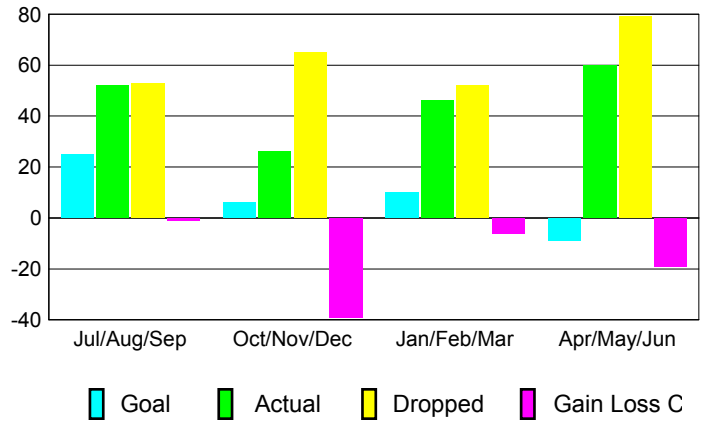

GMT: **John Muller**

Location: **AUSTRALIA**

GMT CA: **7**

CLUBS

Month	New Club Goal	Actual New Clubs	Actual Dropped Clubs	Gain/Loss of Clubs
2012-2013				
Jul/Aug/Sep	0	0	0	0
Oct/Nov/Dec	0	0	1	-1
Jan/Feb/Mar	1	0	0	0
Apr/May/June	0	0	1	-1
Totals	1	0	2	-2

MEMBERSHIP

Month	Net Memb Goal	Actual New Memb	Actual Dropped Memb	Gain/Loss of Memb
2012-2013				
Jul/Aug/Sep	25	52	53	-1
Oct/Nov/Dec	6	26	65	-39
Jan/Feb/Mar	10	46	52	-6
Apr/May/June	-9	60	79	-19
Totals	32	184	249	-65

Club Results 2012-2013

Goal, New, Dropped, Gain/Loss

Membership Results 2012-2013

Goal, New, Dropped, Gain/Loss

YTD Status Quo Clubs 2012-2013

Status Quo Clubs Compared to Status Quo Members

Gender Comparison 2012-2013